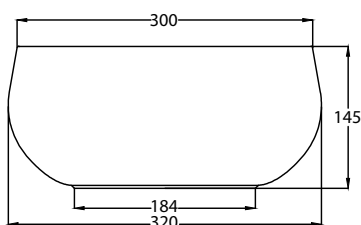

ATTENZIONE: Superfici, pesi e misure riportate possono presentare leggere differenze rispetto ai pezzi reali, in considerazione e accordo delle caratteristiche di tolleranza intrinseche del materiale ceramico e del suo processo produttivo. L'azienda si riserva di cambiare schede tecniche e caratteristiche di funzionamento degli articoli in ogni momento e senza necessità di preavviso.

ATTENTION: Surfaces, weights and dimensions can show some little differences compared to the real item, following typical intrinsic characteristics of ceramics material and production. The company reserves the right to change any technical specifications/dimension and/or operating characteristics of the products at any time and without giving notice.