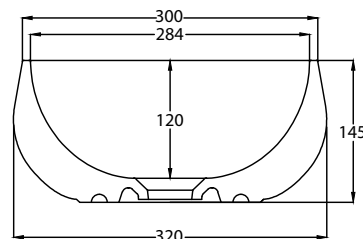

ATTENZIONE: Superfici, pesi e misure riportate possono presentare leggere differenze rispetto ai pezzi reali, in considerazione e accordo delle caratteristiche di tolleranza intrinseche del materiale ceramico e del suo processo produttivo. L'azienda si riserva di cambiare schede tecniche e caratteristiche di funzionamento degli articoli in ogni momento e senza necessità di preavviso.

ATTENTION: Surfaces, weights and dimensions can show some little differences compared to the real item, following typical intrinsic characteristics of ceramics material and production. The company reserves the right to change any technical specifications/dimension and/or operating characteristics of the products at any time and without giving notice.