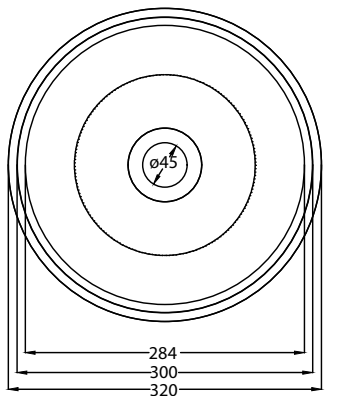

ATTENZIONE: Superfici, pesi e misure riportate possono presentare leggere differenze rispetto ai pezzi reali, in considerazione e accordo delle caratteristiche di tolleranza intrinseche del materiale ceramico e del suo processo produttivo. L'azienda si riserva di cambiare schede tecniche e caratteristiche di funzionamento degli articoli in ogni momento e senza necessità di preavviso.

ATTENTION: Surfaces, weights and dimensions can show some little differences compared to the real item, following typical intrinsic characteristics of ceramics material and production. The company reserves the right to change any technical specifications/dimension and/or operating characteristics of the products at any time and without giving notice.