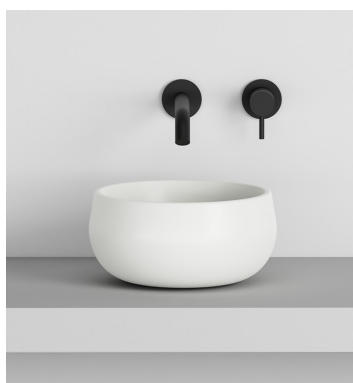

Les Petites - art. BAT030

bacinella da appoggio Tino Mini
Tino Mini on top bowl

cielo
handmade in Italy

PESO NETTO/NET WEIGHT: 5,00 Kg

ACCESSORI/ACCESSORIES:

PIL01 - Piletta universale click-clack CROMO con coperchio in ceramica / Universal click-clak drain in CHROME with ceramic lid
PIL01NM - Piletta universale click-clack NERO MATT con coperchio in ceramica / Universal click-clak drain in MATT BLACK with ceramic lid
PIL01BR - Piletta universale click-clack BRONZO con coperchio in ceramica / Universal click-clak drain in BRONZE with ceramic lid
PIL01CM - Piletta universale click-clack CEMENTO con coperchio in ceramica / Universal click-clak drain in CEMENTO with ceramic lid

SISP - Sifone CROMO / CHROME siphon

SIFN - Sifone NERO MATT / MATT BLACK siphon

SIFBR - Sifone BRONZO / BRONZE siphon

SIFCM - Sifone CEMENTO / CEMENTO siphon

FINITURE

FINISHES

● Bianco/white - glossy

Le Terre di Cielo