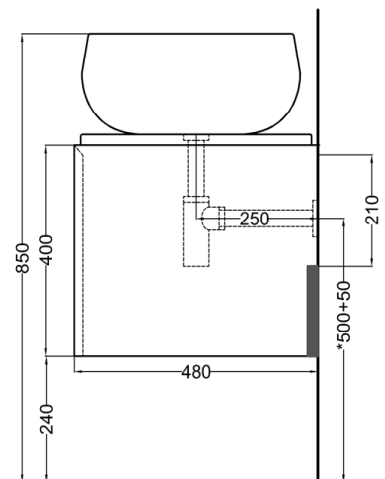

* = water outlet with SISP/SIFN/SIFCM/SIFBR
** = water inlet (hot/cold)
+ = fixings

ATTENZIONE:
Superfici, pesi e misure riportate possono presentare leggere differenze rispetto ai pezzi reali, in considerazione e accordo delle caratteristiche di tolleranza intrinseche del materiale ceramico e del suo processo produttivo. L'azienda si riserva di cambiare schede tecniche e caratteristiche di funzionamento degli articoli in ogni momento e senza necessità di preavviso.

ATTENTION:
Surfaces, weights and dimensions can show some little differences compared to the real item, following typical intrinsic characteristics of ceramics material and production. The company reserves the right to change any technical specifications/ dimension and/or operating characteristics of the products at any time and without giving notice.