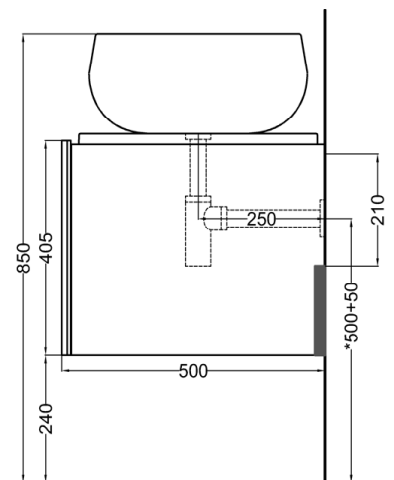

* = water outlet with SISP/SIFN/SIFCM/SIFBR
** = water inlet (hot/cold)
+ = fixings

ATTENZIONE:
Superfici, pesi e misure riportate possono presentare leggere differenze rispetto ai pezzi reali, in considerazione e accordo delle caratteristiche di tolleranza intrinseche del materiale ceramico e del suo processo produttivo. L'azienda si riserva di cambiare schede tecniche e caratteristiche di funzionamento degli articoli in ogni momento e senza necessità di preavviso.

ATTENTION:
Surfaces, weights and dimensions can show some little differences compared to the real item, following typical intrinsic characteristics of ceramics material and production. The company reserves the right to change any technical specifications/ dimension and/or operating characteristics of the products at any time and without giving notice.