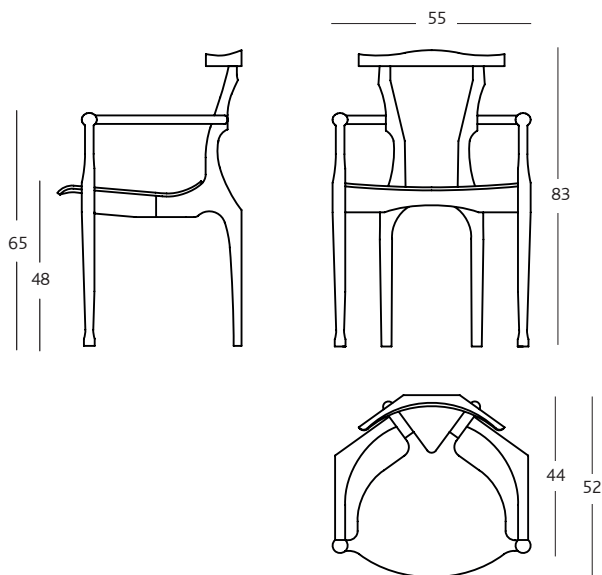

DIMENSIONS & WEIGHT:

550x510x835 mm / 6Kg
21.6"x20"x32.8" / 13.2lbs

PACKAGING:

All models will be shipped assembled inside a cardboard box.

CLEANING & MAINTENANCE

Wood should always be cleaned with a damp cloth and dried with a cotton cloth.

MEASUREMENTS IN CM and INCHES

ACTUALIZACIÓN: 02/05/2022
FT-20-CS

Bd Barcelona design

Ramon Turró, 126 / 08005 Barcelona
Tel +34 93 458 69 09 / Fax +34 93 207 36 97
bd@bdbarcelona.com / www.bdbarcelona.com