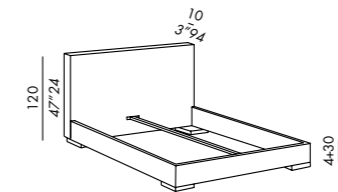

letto - bed STONE PLUS

piano ortopedico
orthopaedic base