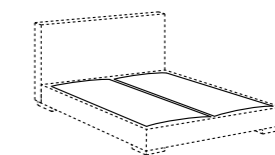

- 110 x 215 (materasso - mattress 100 x 200)
- 150 x 215 (materasso - mattress 140 x 200)
- 170 x 215 (materasso - mattress 160 x 200)
- 190 x 215 (materasso - mattress 180 x 200)
- 210 x 215 (materasso - mattress 200 x 200)
- queen - 163 x 218 . 64" x 86" (materasso - mattress 153 x 203)
- king - 203 x 218 . 80" x 86" (materasso - mattress 193 x 203)

**letto - bed STONE**

**letto - bed STONE PLUS**

piano ortopedico  
orthopaedic base

rete elite  
elite slatted base

rete elite MM  
elite MM slatted base

rete elite ME  
elite ME slatted base

sommier a molle  
spring bases