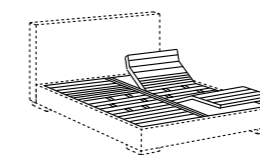

- 110 x 215 (materasso - mattress 100 x 200)
- 150 x 215 (materasso - mattress 140 x 200)
- 170 x 215 (materasso - mattress 160 x 200)
- 190 x 215 (materasso - mattress 180 x 200)
- 210 x 215 (materasso - mattress 200 x 200)
- queen - 163 x 218 . 64" x 86" (materasso - mattress 153 x 203)
- king - 203 x 218 . 80" x 86" (materasso - mattress 193 x 203)

**letto - bed STONE**

**letto - bed STONE PLUS**

piano ortopedico  
orthopaedic base

rete elite  
elite slatted base

rete elite MM  
elite MM slatted base

rete elite ME  
elite ME slatted base

sommier a molle  
spring bases