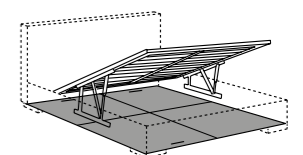

- 110 x 215 (materasso - mattress 100 x 200)
- 150 x 215 (materasso - mattress 140 x 200)
- 170 x 215 (materasso - mattress 160 x 200)
- 190 x 215 (materasso - mattress 180 x 200)
- 210 x 215 (materasso - mattress 200 x 200)
- queen - 163 x 218 . 64" x 86" (materasso - mattress 153 x 203)
- king - 203 x 218 . 80" x 86" (materasso - mattress 193 x 203)

**letto - bed STONE**

**letto - bed STONE PLUS**

piano ortopedico  
orthopaedic base

rete elite  
elite slatted base

rete elite MM  
elite MM slatted base

rete elite ME  
elite ME slatted base

sommier a molle  
spring bases