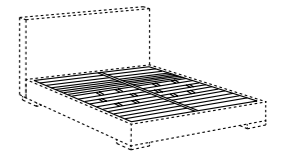

- 110 x 215 (materasso - mattress 100 x 200)
- 150 x 215 (materasso - mattress 140 x 200)
- 170 x 215 (materasso - mattress 160 x 200)
- 190 x 215 (materasso - mattress 180 x 200)
- 210 x 215 (materasso - mattress 200 x 200)
- queen - 163 x 218 . 64" x 86" (materasso - mattress 153 x 203)
- king - 203 x 218 . 80" x 86" (materasso - mattress 193 x 203)

**letto - bed STONE**

**letto - bed STONE PLUS**

piano ortopedico  
orthopaedic base

rete elite  
elite slatted base

rete elite MM  
elite MM slatted base

rete elite ME  
elite ME slatted base

sommier a molle  
spring bases