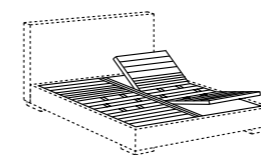

- 110 x 215 (materasso - mattress 100 x 200)
- 150 x 215 (materasso - mattress 140 x 200)
- 170 x 215 (materasso - mattress 160 x 200)
- 190 x 215 (materasso - mattress 180 x 200)
- 210 x 215 (materasso - mattress 200 x 200)
- queen - 163 x 218 . 64" x 86" (materasso - mattress 153 x 203)
- king - 203 x 218 . 80" x 86" (materasso - mattress 193 x 203)

**letto - bed STONE**

**letto - bed STONE PLUS**

piano ortopedico  
orthopaedic base

rete elite  
elite slatted base

rete elite MM  
elite MM slatted base

rete elite ME  
elite ME slatted base

sommier a molle  
spring bases