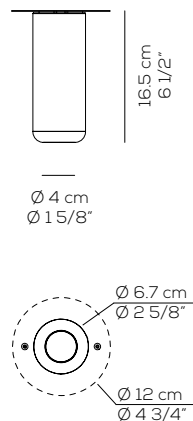

UPURBMIM
Design by Dima Loginoff

Collection consisting of aluminum ceiling lamps and suspended lamps.
Available in several colors and sizes.

Typology: CEILING

Ratings

- Built in line voltage **LED** module
- CCT 3000 K
- Downlight
- Installs over 4 in. octagonal J-box
- Power supply 120V AC
- Switch mode: on-off, dimmable trailing edge
- Aluminum body, painted
- Opalescent diffuser

UP URB MI M

lb 1.10 ft3 0.70

Product code composition

URBAN MINI / backplate included

Type	Article	Colours	Finishing	Source
UP	URB MI M	BC wrinkled white BR matt bronze NI matt nickel	XX	LED 8W - diffused beam 3000K*, 2700K, 4000K

DRY LOCATION CRI90 dimmable ELV TRAILING EDGE PHASE CUT 120VAC **LED** ~ 560 lm* 70 lm/W*
 example composition code **UP URBMIM BR XX LED**

Available colors

BC
Wrinkled
white

BR
Matt
bronze

NI
Matt
nickel

UPURBMIM_XXLED CUSTOMER _____ NOTES _____

NOTICE:

Luminous flux for all LED luminaires is shown at source level.
Technical data could be subject to alteration without notice. Axo Light does not provide legal guarantee for the accuracy of this data sheet.