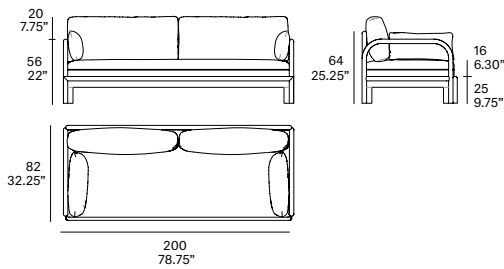

indoor

505 Sofa-bed / sofá-cama

Studio expormim, 2022

Ref. T505

Sofa with structure made of beech wood and peeled and tinted natural rattan of 40 mm/1.57" diameter. Bed base made of plywood slats. Finished with a three step water-based coating (dye, base coat and top coat) highly resistant to solar radiation thanks to UV filters. Possibility of customization through a wide variety of high performance technical fabrics. 2 loose cushions 55x33 cm/21.75"x 13" included. Pillows and bed linen not included.

Shipment details

Qty	1 sofa-bed (1 box)
Volume	1,23 m ³ / 43.5 ft ³
Box dimensions (approx.)	205 x 87 x 69 cm 80.75" x 34.25" x 27.25"
Item dimensions (width x depth x height)	200 x 82 x 64 cm 78.75" x 32.25" x 25.25"
COM	cushions: 6,4 m / 7 yd (1, 40 - 1,50 m / 54"-59") loose cushions: 2 m / 1.3 yd