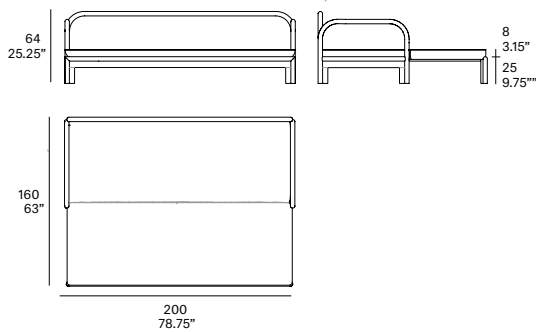

indoor

505 Sofa-bed / sofá-cama

Studio expormim, 2022

Ref. T505

Sofa with structure made of beech wood and peeled and tinted natural rattan of 40 mm/1.57" diameter. Bed base made of plywood slats. Finished with a three step water-based coating (dye, base coat and top coat) highly resistant to solar radiation thanks to UV filters. Possibility of customization through a wide variety of high performance technical fabrics. 2 loose cushions 55x33 cm/21.75"x 13" included. Pillows and bed linen not included.

Shipment details

Qty	1 sofa-bed (1 box)
Volume	1,23 m ³ / 43.5 ft ³
Box dimensions (approx.)	205 x 87 x 69 cm 80.75" x 34.25" x 27.25"
Item dimensions (width x depth x height)	200 x 82 x 64 cm 78.75" x 32.25" x 25.25"
COM	cushions: 6,4 m / 7 yd (1, 40 - 1,50 m / 54"-59") loose cushions: 2 m / 1.3 yd