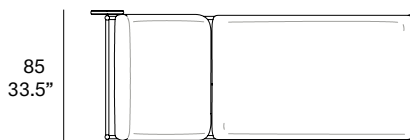

### Shipment details

Qty	1 chaise longue (1 box)
Volume	0,90 m <sup>3</sup> / 31,7 ft <sup>3</sup>
Gross weight	47 kg / 103 lb
Net weight	39 kg / 86 lb
Box dimensions (approx.)	90 x 215 x 46 cm 35.4" x 84.6" x 18"
Item dimensions (width x depth x height)	85 x 210 x 41 cm 33.5" x 82.75" x 16"
COM (1, 40 - 1,50 m / 54"-59")	seat cushion: 5,1 m / 5.6 yd back cushion: 0,6 m / 0.6 yd