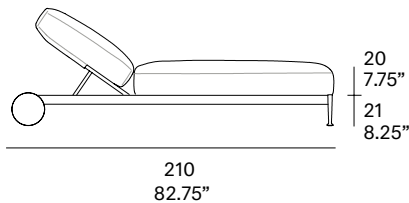

### Shipment details

Qty	1 chaise longue (1 box)
Volume	0,90 m <sup>3</sup> / 31,7 ft <sup>3</sup>
Gross weight	47 kg / 103 lb
Net weight	39 kg / 86 lb
Box dimensions (approx.)	90 x 215 x 46 cm 35.4" x 84.6" x 18"
Item dimensions (width x depth x height)	85 x 210 x 41 cm 33.5" x 82.75" x 16"
COM (1, 40 - 1,50 m / 54"-59")	seat cushion: 5,1 m / 5.6 yd back cushion: 0,6 m / 0.6 yd