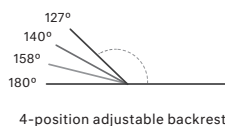

### Shipment details

Qty	1 chaise longue (1 box)
Volume	0,90 m <sup>3</sup> / 31,7 ft <sup>3</sup>
Gross weight	47 kg / 103 lb
Net weight	39 kg / 86 lb
Box dimensions (approx.)	90 x 215 x 46 cm 35.4" x 84.6" x 18"
Item dimensions (width x depth x height)	85 x 210 x 41 cm 33.5" x 82.75" x 16"
COM (1, 40 - 1,50 m / 54"-59")	seat cushion: 5,1 m / 5.6 yd back cushion: 0,6 m / 0.6 yd