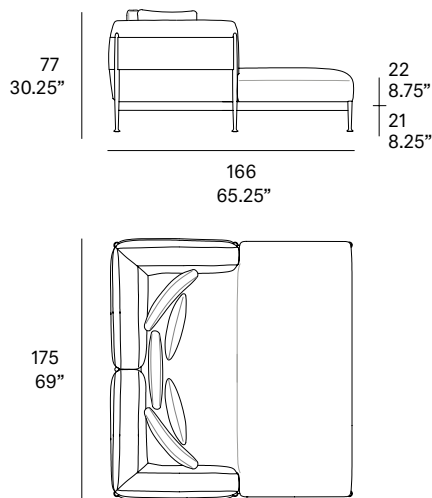

Shipment details

Qty	1 daybed (1 box)
Volume	2,52 m ³ / 90 ft ³
Gross weight	82 kg / 180 lb
Net weight (1 daybed)	67 kg / 147,7 lb
Box dimensions (approx.)	180 x 171 x 82 cm 70.8" x 67.3" x 32.2"
Item dimensions (width x depth x height)	175 x 166 x 77 cm 69" x 65.25" x 30.25"
COM (1, 40 - 1,50 m / 54"-59")	seat cushion: 6,7 m / 7.3 yd back cushion: 1,8 m / 1.9 yd loose cushions: 1 m / 1.1 yd