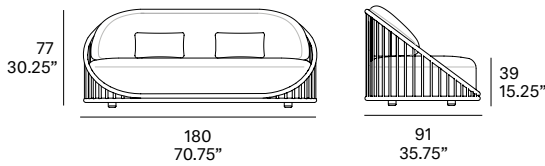

# Cask outdoor Loveseat / sofá 2 plazas

Norm Architects, 2023/2024

C392 A

Sofa made of high resistance aluminum tube. Possibility of customization through a wide variety of technical fabrics completely suitable for outdoor use.  
2 loose cushion 50x32cm/19.75x12.5" included.

## Shipment details

Qty	1 sofa (1 box)
Volume	1,64 m <sup>3</sup> / 58 ft <sup>3</sup>
Gross weight	47 kg / 103 lb
Net weight (1 armchair)	38,5 kg / 84.8 lb
Box dimensions (approx.)	185 x 96 x 80 cm 72.75" x 37.7" x 31.5"
Item dimensions (width x depth x height)	180 x 91 x 77 cm 70.75" x 35.75" x 30.25"
COM (1, 40 - 1,50 m / 54"-59")	seat cushion: 7 m / 7.6 yd back cushion: 1 m / 1.1 yd