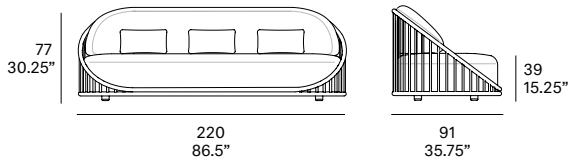

## Sofa / sofá 3 plazas

Norm Architects, 2023/2024

C393 A

Sofa made of high resistance aluminum tube. Possibility of customization through a wide variety of technical fabrics completely suitable for outdoor use.  
3 loose cushions 50x32 cm/19.75"x 12.5" included.

### Shipment details

Qty	1 sofa (1 box)
Volume	1,92 m <sup>3</sup> / 67 ft <sup>3</sup>
Gross weight	55 kg / 121 lb
Net weight (1 armchair)	44 kg / 97 lb
Box dimensions (approx.)	225 x 97 x 80 cm 88.5" x 38.25" x 31.5"
Item dimensions (width x depth x height)	220 x 91 x 77 cm 86.5" x 35.75" x 30.25"
COM (1, 40 - 1,50 m / 54"-59")	seat cushion: 8 m / 8.75 yd back cushion: 1,5 m / 1.65 yd