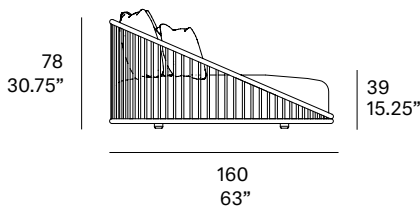

outdoor

Cask outdoor round daybed / cama redonda

Norm Architects, 2024

C399

Round daybed made of high resistance aluminum tube.
Possibility of customization through a wide variety of technical fabrics completely suitable for outdoor use.
3 loose cushions 45x45 cm/17.75"x 17.75" included.

Cama redonda fabricada en tubo de aluminio de alta resistencia.
Posibilidad de personalización mediante una amplia variedad de tejidos técnicos totalmente aptos para exteriores.
3 cojines decorativos de 45x45 cm incluidos.

Shipment details

Qty	1 daybed (1 box)
Volume	2,23 m ³ / 78.5 ft ³
Gross weight	61 kg / 134.4 lb
Net weight (1 armchair)	47 kg / 105.8 lb
Box dimensions (approx.)	165 x 165 x 83 cm 65" x 65" x 32.5"
Item dimensions (width x depth x height)	160 x 160 x 78 cm 63" x 63" x 30.7"
COM (1, 40 - 1,50 m / 54"-59")	seat cushion: 8,1 m / 8.8 yd back cushion: 1,5 m / 1.6 yd