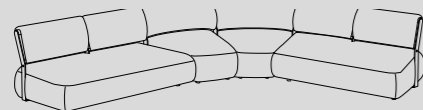

2 - elemento - unit 180
2 - elemento - unit TRAPEZIUM