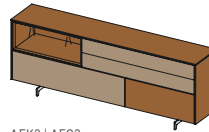

AFH16 | AFG16 | AFK16:

w	192.1
h	86.2
d	41.8 | 48.2

AFK3 | AFG3

filigno sideboard with design element and skid stand

front: solid wood/ceramic or solid wood/coloured glass

glass colours: see material overview

ceramic colours: see material overview

handles: soft-touch, wooden handle (only for wood front), dot knob handle

types of wood outside: alder, beech, beech heartwood, oak, wild oak, venetian oak, cherry, walnut, wild walnut, oak white oil, wild oak white oil
wild wood version and venetian oak only available for fronts

type of wood inside: beech

base: skid stand gloss, matt bronze, stainless steel finish, matt black
including lighting; wall mounting required

w	212.9
h	79.6
d	41.8 | 48.2