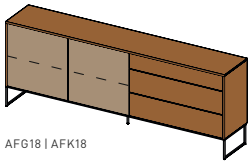

AFG18 | AFK18

filigno sideboard with metal frame base

front: solid wood/coloured glass or solid wood/ceramic

glass colours: see material overview

ceramic colours: see material overview

handles: soft-touch, wooden handle (only for wood front), dot knob handle

types of wood outside: alder, beech, beech heartwood, oak, wild oak, venetian oak, cherry, walnut, wild walnut, oak white oil, wild oak white oil
wild wood version and venetian oak only available for fronts

type of wood inside: beech

base: metal frame base

metal colours: see material overview

wall mounting required

w	197.8
h	86.1
d	41.8 | 48.2