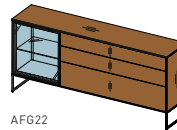

AFG22

filigno sideboard with aluminium frame door NEW

front: solid wood

glass colours: clear glass or smoked glass

handle: soft-touch, wooden handle (for wooden front only), dot knob handle

exterior wood types: alder, beech, beech heartwood, oak, wild oak,

venetian oak, cherry, walnut, wild walnut, oak white oil, wild oak white oil

wild wood version and venetian oak only available for fronts

bases: metal frame base

metal colours base: see material overview

incl. lighting; wall mounting required

w	191.4
h	86.2
d	41.9 | 48.3

Sideboards also available in mirrored format.

h height | w width | l length | d depth

all measurements in cm | approx. measurements

No responsibility accepted for changes, errors, misprints and typographic errors.

TEAM7