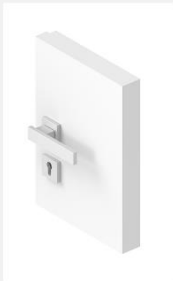

MORBIDA

A collection that reinterprets classic solutions thanks to a dynamic and elegant graphic sign

Designed By
FABRIZIO CESTER

The Morbida collection provides a modern reinterpretation of the classics by offering a unique insight into the integration of doors in interior architecture. The aluminum jambs, rounded and projected outward, connect the wall plane with that of the door panel, offering a typical detail of flush realizations while still not betraying the stylistic setting of the traditional classic jamb. Available in different finishes, it can blend in with the wall or create a contrast and thus it characterizes the environment in which it is placed.

Technical details

	Opening of the hinges 180°		Telescopic jamb		Adjustable hinge		Jambs in aluminum
	Magnetic lock		Installation on brick or plasterboard		Custom-made		Version to pull and to push
	Double glazing		Lock may be inserted		Swing door		Slow-Motion
	Safety glass		Pocket door				

Type

BOISERIE

POCKET DOOR

HINGED DOOR AND FRAME

Implementation

Morbida jamb for pocket door

Morbida jamb for hinged door

Boiserie with gluing panels

Boiserie Albed mounting system

Handles

Etna handle on wooden panel Morbida

Vesuvio handle on wooden panel Morbida

Vulcano handle on wooden panel Morbida

Fuji handle on wooden panel Morbida

Teide handle on wooden panel Morbida