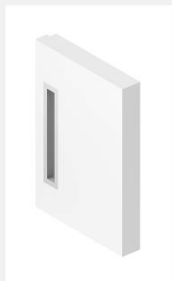

MORBIDA

A collection that reinterprets classic solutions thanks to a dynamic and elegant graphic sign

Designed By
FABRIZIO CESTER

The Morbida collection provides a modern reinterpretation of the classics by offering a unique insight into the integration of doors in interior architecture. The aluminum jambs, rounded and projected outward, connect the wall plane with that of the door panel, offering a typical detail of flush realizations while still not betraying the stylistic setting of the traditional classic jamb. Available in different finishes, it can blend in with the wall or create a contrast and thus it characterizes the environment in which it is placed.

Technical details

	Opening of the hinges 180°		Telescopic jamb		Adjustable hinge		Jambs in aluminum
	Magnetic lock		Installation on brick or plasterboard		Custom-made		Version to pull and to push
	Double glazing		Lock may be inserted		Swing door		Slow-Motion
	Safety glass		Pocket door				

Boiserie Albed mounting system

Handles

Etna handle on wooden panel Morbida

Vesuvio handle on wooden panel Morbida

Vulcano handle on wooden panel Morbida

Fuji handle on wooden panel Morbida

Teide handle on wooden panel Morbida

Etna handle on double glass Morbida

Vesuvio handle on double glass Morbida

Vulcano handle on double glass Morbida

Fuji handle on double glass Morbida

Teide handle on double glass Morbida

Piave handle on wooden panel Morbida