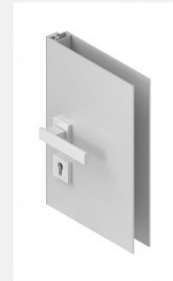

Vesuvio handle on double glass Morbida

Vulcano handle on double glass Morbida