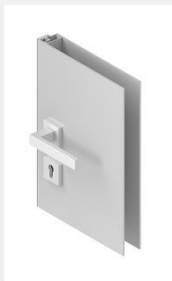

MORBIDA

A collection that reinterprets classic solutions thanks to a dynamic and elegant graphic sign

Designed By
FABRIZIO CESTER

The Morbida collection provides a modern reinterpretation of the classics by offering a unique insight into the integration of doors in interior architecture. The aluminum jambs, rounded and projected outward, connect the wall plane with that of the door panel, offering a typical detail of flush realizations while still not betraying the stylistic setting of the traditional classic jamb. Available in different finishes, it can blend in with the wall or create a contrast and thus it characterizes the environment in which it is placed.

Technical details

	Opening of the hinges 180°		Telescopic jamb		Adjustable hinge		Jambs in aluminum
	Magnetic lock		Installation on brick or plasterboard		Custom-made		Version to pull and to push
	Double glazing		Lock may be inserted		Swing door		Slow-Motion
	Safety glass		Pocket door				

Boiserie Albed mounting system

Handles

Etna handle on wooden panel Morbida

Vesuvio handle on wooden panel Morbida

Vulcano handle on wooden panel Morbida

Fuji handle on wooden panel Morbida

Teide handle on wooden panel Morbida

Etna handle on double glass Morbida

Vesuvio handle on double glass Morbida

Vulcano handle on double glass Morbida

Fuji handle on double glass Morbida

Teide handle on double glass Morbida

Piave handle on wooden panel Morbida