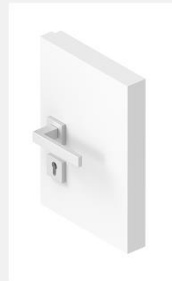

MORBIDA

A collection that reinterprets classic solutions thanks to a dynamic and elegant graphic sign

Designed By
FABRIZIO CESTER

The Morbida collection provides a modern reinterpretation of the classics by offering a unique insight into the integration of doors in interior architecture. The aluminum jambs, rounded and projected outward, connect the wall plane with that of the door panel, offering a typical detail of flush realizations while still not betraying the stylistic setting of the traditional classic jamb. Available in different finishes, it can blend in with the wall or create a contrast and thus it characterizes the environment in which it is placed.

Technical details

	Opening of the hinges 180°		Telescopic jamb		Adjustable hinge		Jambs in aluminum
	Magnetic lock		Installation on brick or plasterboard		Custom-made		Version to pull and to push
	Double glazing		Lock may be inserted		Swing door		Slow-Motion
	Safety glass		Pocket door				

Boiserie Albed mounting system

Handles

Etna handle on wooden panel Morbida

Vesuvio handle on wooden panel Morbida

Vulcano handle on wooden panel Morbida

Fuji handle on wooden panel Morbida

Teide handle on wooden panel Morbida