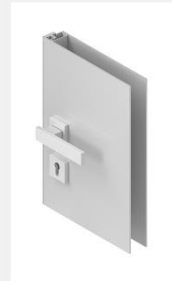

MORBIDA

A collection that reinterprets classic solutions thanks to a dynamic and elegant graphic sign

Designed By
FABRIZIO CESTER

The Morbida collection provides a modern reinterpretation of the classics by offering a unique insight into the integration of doors in interior architecture. The aluminum jambs, rounded and projected outward, connect the wall plane with that of the door panel, offering a typical detail of flush realizations while still not betraying the stylistic setting of the traditional classic jamb. Available in different finishes, it can blend in with the wall or create a contrast and thus it characterizes the environment in which it is placed.

Technical details

	Opening of the hinges 180°		Telescopic jamb		Adjustable hinge		Jambs in aluminum
	Magnetic lock		Installation on brick or plasterboard		Custom-made		Version to pull and to push
	Double glazing		Lock may be inserted		Swing door		Slow-Motion
	Safety glass		Pocket door				

Boiserie Albed mounting system

Handles

Etna handle on wooden panel Morbida

Vesuvio handle on wooden panel Morbida

Vulcano handle on wooden panel Morbida

Fuji handle on wooden panel Morbida

Teide handle on wooden panel Morbida

Etna handle on double glass Morbida

Vesuvio handle on double glass Morbida

Vulcano handle on double glass Morbida

Fuji handle on double glass Morbida

Teide handle on double glass Morbida

Piave handle on wooden panel Morbida