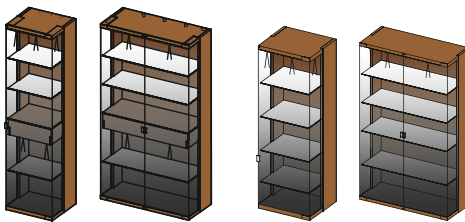

### nox glass cabinet 1 | 3

**front:** clear glass

**handles:** square handle stainless steel or matt black

**types of wood:** alder, beech, beech heartwood, oak, cherry, walnut, oak white oil  
including LED shelf edge lighting  
wall mounting required

**VN1:**

<b>w</b>	50	100
<b>h</b>	190	
<b>d</b>	44	

**VN3:**

<b>w</b>	50	100
<b>h</b>	160	
<b>d</b>	44	

VN1 PA

VN4 PA