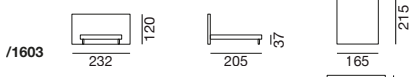

design
Olaf Kitzig

since
2021

DS-4500 Masse / Measurements

Bettgröße 160 cm Headboard Design A

Headboard Design B

Bettgröße 180 cm Headboard Design A

Headboard Design B

Bettgröße 200 cm Headboard Design A