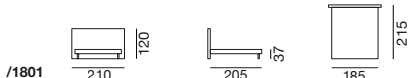

design
Olaf Kitzig

since
2021

DS-4500 Masse / Measurements

Bettgröße 160 cm Headboard Design A

Headboard Design B

Bettgröße 180 cm Headboard Design A

Headboard Design B

Bettgröße 200 cm Headboard Design A