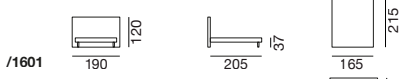

design
Olaf Kitzig

since
2021

DS-4500 Masse / Measurements

Bettgröße 160 cm Headboard Design A

Headboard Design B

Bettgröße 180 cm Headboard Design A

Headboard Design B

Bettgröße 200 cm Headboard Design A