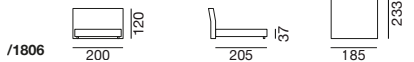

design
Olaf Kitzig

since
2021

DS-4500 Masse / Measurements

Bettgröße 160 cm Headboard Design A

Headboard Design B

Bettgröße 180 cm Headboard Design A

Headboard Design B

Bettgröße 200 cm Headboard Design A