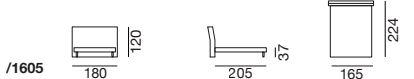

design
Olaf Kitzig

since
2021

DS-4500 Masse / Measurements

Bettgröße 160 cm Headboard Design A

Headboard Design B

Bettgröße 180 cm Headboard Design A

Headboard Design B

Bettgröße 200 cm Headboard Design A