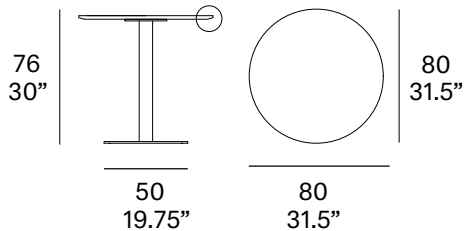

indoor

Flamingo indoor

Dining table stand with round top / pie de mesa con tapa redonda

Studio expormim, 2017

T969 R 80

Tabletop made of solid wood from European oaks with 0.83" of section. Structure made of aluminum tube, finished with polyester powder. The collection is also available in a lacquered version (MDF) and in European oak plywood. Delivered unassembled.

Shipment details

Qty	1 dining table (2 boxes)
Volume	0,22 m ³ / 7.8 ft ³
Gross weight	36 kg / 79.4 lb
Net weight	32 kg / 70.5 lb
Item dimensions (width x depth x height)	80 x 80 x 76 cm 31.5" x 31.5" x 30"

Tabletop options:

- solid wood top 21 mm/0.83" thick.
- veneered top 21 mm/0.83" thick.
- lacquered top 21 mm/0.83" thick.

expormim

Expormim S.A.
Pol. Ind. Jaime I
46640 Moixent (Valencia) Spain
+34 962 295 144/5
export@expormim.com
www.expormim.com