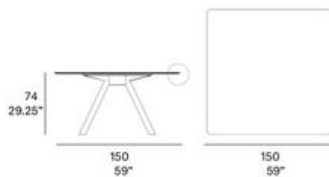

### Shipment details

Qty	1 dining table (2 boxes)
Volume	0,67 m <sup>3</sup> / 23.5 ft <sup>3</sup>
HPL /FENIX Top option	
Gross weight	61 kg / 134.5 lb
Net weight	34 kg / 75 lb
Dekton Top option	
Gross weight	73 kg / 161 lb
Net weight	46 kg / 101.5 lb
Item dimensions (width x depth x height)	120 x 120 x 74 cm 47.25" x 47.25" x 29.25"

## Atrivm outdoor Square dining table / mesa cuadrada

Manel Molina 2019/2022

C240 C

Square dining table with structure made of high resistance aluminum profile and aluminum extrusion legs, finished with polyester powder. Tabletop options: HPL Trespa® 13 mm/0.51" thick and FENIX NTM® 12 mm/0.47" thick. Delivered unassembled.

### Shipment details

Qty	1 dining table (2 boxes)
Volume	0,86 m <sup>3</sup> / 30.5 ft <sup>3</sup>
Gross weight	85 kg / 187.5 lb
Net weight	53 kg / 117 lb
Item dimensions (width x depth x height)	150 x 150 x 74 cm 59" x 59" x 29.25"