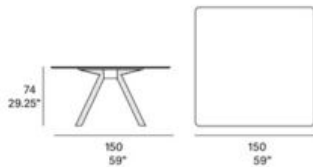

Tabletop options:

- HPL Trespa® 13 mm/0.51" thick.
- FENIX NTM® 12 mm/0.47" thick.

expormim

Expormim S.A.
Pol. Ind. Jaime I
46640 Moixent (Valencia) Spain
+34 962 295 144/5
export@expormim.com
www.expormim.com

Expormim USA LLC
(212) 204-8572
usa@expormim.com
www.expormim.com

1/2