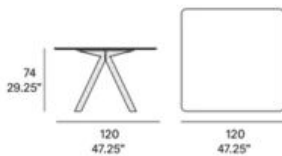

#### Dekton Top option

Gross weight 74 kg / 163 lb

Net weight 47 kg / 103.5 lb

Item dimensions (width x depth x height) 120 x 120 x 74 cm  
47.25" x 47.25" x 29.25"

## Atrivm outdoor Square dining table with solid wood legs / mesa cuadrada con patas de madera

Manel Molina 2019/2022

C235 CW

Square dining table with structure made of high resistance aluminum profile. Legs made of sapele wood. Tabletop options: HPL Trespa® 13 mm/0.51" thick, FENIX NTM® 12 mm/0.47" thick and Dekton® 8 mm/0.31" thick. Delivered unassembled.

### Shipment details

Qty	1 dining table (2 boxes)
Volume	0,67 m <sup>3</sup> / 23.5 ft <sup>3</sup>
HPL /FENIX Top option	
Gross weight	61 kg / 134.5 lb
Net weight	34 kg / 75 lb
Dekton Top option	
Gross weight	73 kg / 161 lb
Net weight	46 kg / 101.5 lb
Item dimensions (width x depth x height)	120 x 120 x 74 cm 47.25" x 47.25" x 29.25"