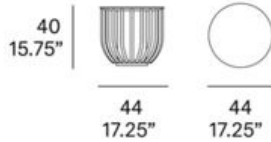

## Frames Round coffee table / centro redondo

Jaime Hayon, 2014

T558 44

Round coffee table made of peeled and tinted natural rattan of 0.7" diameter. Finished with a three step coating (dye, base coat and top coat) highly resistant to solar radiation thanks to UV filters. Tabletop and central leg made of lacquered steel plate.

### Shipment details

Qty	1 coffee table (1 box)
Volume	0,11 m <sup>3</sup> / 3.9 ft <sup>3</sup>
Gross weight	15 kg / 33.1 lb
Net weight	12 kg / 26.5 lb
Item dimensions (width x depth x height)	44 x 44 x 40 cm 17.25" x 17.25" x 15.75"

### Shipment details

Qty	1 coffee table (1 box)
Volume	0.14 m <sup>3</sup> / 4.9 ft <sup>3</sup>
Gross weight	20 kg / 44.1 lb
Net weight	16 kg / 35.3 lb
Item dimensions (width x depth x height)	54 x 54 x 35 cm 21.25" x 21.25" x 13.75"