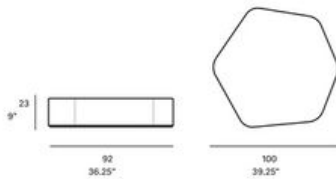

With glass Top option

Gross weight	20 kg / 44.1 lb
Net weight	17 kg / 37.5 lb

Item dimensions (width x depth x height)	46 x 51 x 30 cm 18" x 20" x 11.75"
---	---------------------------------------

30
11.75"

Shipment details

Qty 1 coffee table (1 box)
Volume 0,29 m³ / 10.2 ft³

Without glass Top option

Gross weight 39 kg / 86 lb
Net weight 31,8 kg / 70.7 lb

With glass Top option

Gross weight 56 kg / 123.5 lb
Net weight 46 kg / 101.4 lb

Item dimensions 92 x 100 x 23 cm
(width x depth x height) 36.25" x 39.25" x 9"

Optional tabletop:

- tempered glass top 8 mm/0.31" thick.

expormim

Expormim S.A.
Pol. Ind. Jaime I
46640 Moixent (Valencia) Spain
+34 962 295 144/5
export@expormim.com
www.expormim.com

With glass Top option

Gross weight	19 kg / 41.9 lb
Net weight	16 kg / 35.3 lb

Item dimensions (width x depth x height)	32 x 36 x 48 cm 12.5" x 14.25" x 19"
---	---

Optional tabletop:

- tempered glass top 6 mm/0.24" thick.