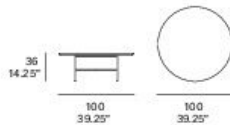

Tabletop options

Shipment details

Qty	1 coffee table (2 boxes)
Volume	0,27 m³ / 9.5 ft³
Gross weight	26 kg / 57.3 lb
Net weight	12 kg / 26.5 lb
Box 1 - dimensions (approx.)	70 x 70 x 40 cm 27.5 x 27.5" x 15.75"
Box 2 - dimensions (approx.)	103 x 103 x 7 cm 40.5" x 40.5" x 2.75"
Item dimensions (width x depth x height)	100 x 100 x 36 cm 39.25" x 39.25" x 14.25"

expormim

Expormim S.A.
Pol. Ind. Jaime I
466 40 Moxent (Valencia) Spain
+34 962 295 14 4/5
expor1@expormim.com
www.expormim.com

1/4