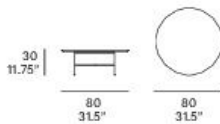

Tabletop options

Shipment details

Qty	1 coffee table (2 boxes)
Volume	0,15 m³ / 5.3 ft³
Gross weight	13 kg / 28.7 lb
Net weight	10 kg / 22 lb
Box 1 - dimensions (approx.)	53 x 53 x 34 cm 20.75" x 20.75" x 13.5"
Box 2 - dimensions (approx.)	83 x 83 x 7 cm 32.75" x 32.75" x 2.75"
Item dimensions (width x depth x height)	80 x 80 x 30 cm 31.5" x 31.5" x 11.75"

expormim

Expormim S.A.
Pol. Ind. Jaime I
466 40 Moxent (Valencia) Spain
+34 962 295 14 4/5
exp@expormim.com
www.expormim.com

1/4