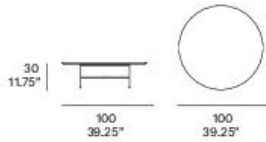

Shipment details

Qty	1 coffee table (2 boxes)
Volume	0,24 m³ / 8.5 ft³
Gross weight	25 kg / 55.1 lb
Net weight	11 kg / 24.3 lb
Box 1 - dimensions (approx.)	70 x 70 x 34 cm 27.5" x 27.5" x 13.5"
Box 2 - dimensions (approx.)	103 x 103 x 7 cm 40.5" x 40.5" x 2.75"
Item dimensions (width x depth x height)	100 x 100 x 30 cm 39.25" x 39.25" x 11.75"

Tabletop options

expormim

Expormim S.A.
Pol. Ind. Jaime I
46640 Moxent (Valencia) Spain
+34 962 295 14 4/5
export@expormim.com
www.expormim.com

1/4