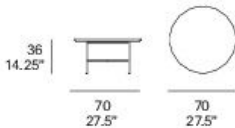

Tabletop options

Shipment details

Qty	1 coffee table (2 boxes)
Volume	0,15 m³ / 5.3 ft³
Gross weight	13 kg / 28.7 lb
Net weight	9 kg / 19.8 lb
Box 1 - dimensions (approx.)	53 x 53 x 40 cm 20.75" x 20.75" x 15.75"
Box 2 - dimensions (approx.)	73 x 73 x 7 cm 28.75" x 28.75" x 2.75"
Item dimensions (width x depth x height)	70 x 70 x 36 cm 27.5" x 27.5" x 14.25"

expormim

Expormim S.A.
Pol. Ind. Jaime I
466 40 Moxent (Valencia) Spain
+34 962 295 14 4/5
export@expormim.com
www.expormim.com

1/4