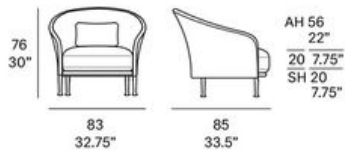

expormim

Folder: .Outdoor Collection/Cut Sheets/Armchairs

outdoor

Liz Low armchair / sillón bajo

Ludovica + Roberto Palomba 2019/2022

C830

Armchair with structure made of high resistance aluminum tube and die-cast aluminum legs. Possibility of customization through a wide variety of technical fabrics completely suitable for outdoor use. Adjustable PA spacers. 1 loose cushion 15.75"x10.75" included.

Shipment details

Qty	1 armchair (1 box)
Volume	0,68 m ³ / 24 ft ³
Gross weight	17 kg / 37.5 lb
Net weight	11 kg / 24.3 lb
Item dimensions (width x depth x height)	83 x 85 x 76 cm 32.75" x 33.5" x 30"
COM (1, 40 - 1,50 m / 54"-59")	cushions: 1,20 m / 1,31 yd

Shipment details

Qty	1 armchair (1 box)
Volume	1,10 m ³ / 40 ft ³
Gross weight	25 kg / 55 lb
Net weight	16 kg / 35 lb
Item dimensions (width x depth x height)	110 x 96 x 90 cm 43.25" x 37.75" x 35.5"
COM (1, 40 - 1,50 m / 54"-59")	cushions: 2,20 m / 2.4 yd loose cushion: 0,5 m / 0.55 yd