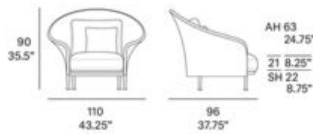

Shipment details

Qty	1 armchair (1 box)
Volume	0,68 m ³ / 24 ft ³
Gross weight	17 kg / 37.5 lb
Net weight	11 kg / 24.3 lb
Item dimensions (width x depth x height)	83 x 85 x 76 cm 32.75" x 33.5" x 30"
COM (1, 40 - 1,50 m / 54"-59")	cushions: 1,20 m / 1,31 yd

outdoor

Liz Armchair / sillón

Ludovica + Roberto Palomba 2019/2022

C831

Armchair with structure made of high resistance aluminum tube and die-cast aluminum legs. Possibility of customization through a wide variety of technical fabrics completely suitable for outdoor use. Adjustable PA spacers. 1 loose cushion 17.75" x 17.75" included.

Shipment details

Qty	1 armchair (1 box)
Volume	1,10 m ³ / 40 ft ³
Gross weight	25 kg / 55 lb
Net weight	16 kg / 35 lb
Item dimensions (width x depth x height)	110 x 96 x 90 cm 43.25" x 37.75" x 35.5"
COM (1, 40 - 1,50 m / 54"-59")	cushions: 2,20 m / 2.4 yd loose cushion: 0,5 m / 0.55 yd