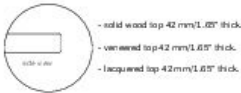

Tabletop options:

expormim

Expormim S.A.
Pol. Ind. Jaime I
46640 Moxent (Valencia) Spain
+34 962 295 14 4/5
export@expormim.com
www.expormim.com

1/4

T538-45-trio-cut-sheet-2021.pdf