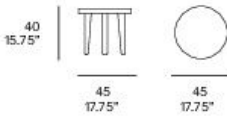

Shipment details

Qty	1 coffee table (1 box)
Volume	0,12 m³ / 4.2 ft³
Gross weight	10 kg / 22 lb
Net weight	8 kg / 17.6 lb
Item dimensions (width x depth x height)	45x 45 x 40 cm 17.75" x 17.75" x 15.75"