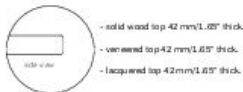

Tabletop options:

expormim

Expormim S.A.
Pol. Ind. Jaime I
46640 Moxent (Valencia) Spain
+34 962 295 144/5
expa1@expormim.com
www.expormim.com

1/4