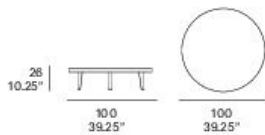

Shipment details

Qty	1 coffee table (1 box)
Volume	0,32 m³ / 11.3 ft³
Gross weight	40 kg / 88.2 lb
Net weight	36 kg / 79.4 lb
Item dimensions (width x depth x height)	100 x 100 x 26 cm 39.25" x 39.25" x 10.25"

Tabletop options:

expormim

Expormim S.A.
Pol. Ind. Jaime I
466 40 Moxent (Valencia) Spain
+34 962 295 14 4/5
expa1@expormim.com
www.expormim.com

1/4