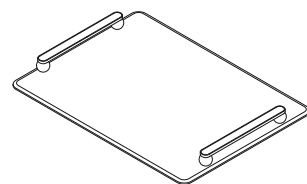

PAMPILI

Leather covered trays with metal handles available in chromed, burnished or shiny gold finishing.

Vassoi in pelle con maniglie in metallo cromato, brunito o oro lucido.

design **Antonio De Marco**

Big rectangular tray.
Vassoio rettangolare grande.
50x37 cm
Chrome *Cromo* code **00.1907**
Shiny gold *Oro lucido* code **G1.1907**
Burnished *Brunito* code **G6.1907**

Medium rectangular tray.
Vassoio rettangolare medio.
43,5x32 cm
Chrome *Cromo* code **00.1906**
Shiny gold *Oro lucido* code **G1.1906**
Burnished *Brunito* code **G6.1906**

Square tray.
Vassoio quadrato.
35,5x35,5 cm
Chrome *Cromo* code **00.1908**
Shiny gold *Oro lucido* code **G1.1908**
Burnished *Brunito* code **G6.1908**