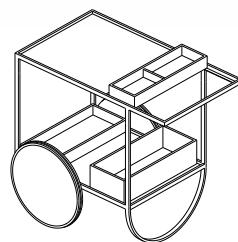

MAGENTA

design **Antonio De Marco**

Serving trolley with burnished metal structure, wheels and boxes made in walnut wood, floors and details in leather. Available in different composition.

Carrello portavivande struttura in metallo finitura brunita, ruote e contenitori in noce canaletto, ripiani e dettagli in pelle. Disponibile in differenti conformazioni.

Serving trolley, with cutlery box.
Carrello portavivande con una scatola portaposate.
88x56xh78 cm
code **1791**

Serving trolley, with three boxes.
Carrello portavivande con tre scatole.
88x56xh78 cm
code **1792**