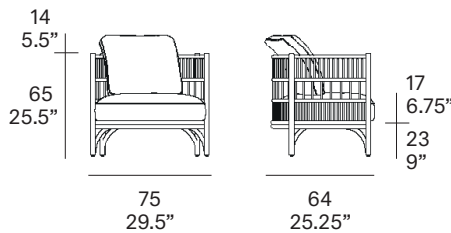

indoor

Cadenza Armchair / sillón

David López Quincoces, 2024

T100

Armchair with structure made of peeled and tinted natural rattan of 32 mm/1.26" diameter. Backrest manufactured in peeled and tinted natural rattan of 10 mm/0.4" diameter. Finished with a three step water-based coating (dye, base coat and top coat) highly resistant to solar radiation thanks to UV filters. Possibility of customization through a wide variety of high performance technical fabrics. 1 backrest cushion 52x42 cm / 20.5"x16.5" included. Protective caps.

Shipment details

Qty	1 armchair (1 box)
Volume	0,40 m ³ / 14.1 ft ³
Gross weight	22 kg / 48.5 lb
Net weight	15 kg / 33 lb
Box dimensions (approx.)	80 x 70 x 70 cm 31.5" x 27.5" x 27.5"
Item dimensions (width x depth x height)	75 x 64 x 65 cm 29.5" x 25.25" x 25.5"
COM (1, 40 - 1,50 m / 54"-59")	cushion: 2,2 m / 2.4 yd