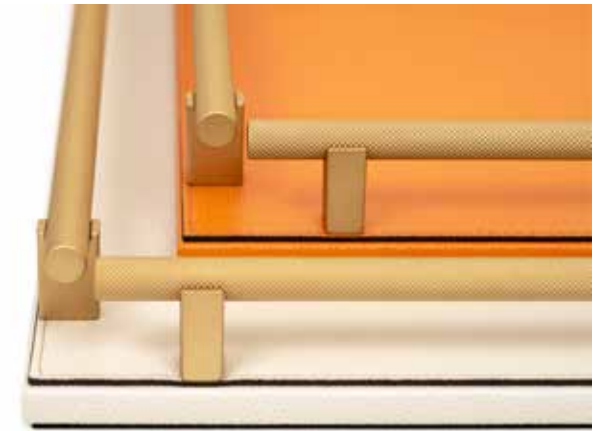

ROBERT

Trays, wood base covered in leather, knurled handles available in gold and black finish. Non-slip base.

Vassoi, struttura in legno rivestita in pelle, maniglie godronate in finitura oro o nera. Base in materiale antiscivolo.

Maxi square tray.
Vassoio quadrato maxi.
69x69 cm
Satin *Satinato* code **G5.1973**
Black *Nero* code **G6.1973**

Big square tray.
Vassoio quadrato grande.
53,5x53,5 cm
Satin *Satinato* code **G5.1972**
Black *Nero* code **G6.1972**

Medium square tray.
Vassoio quadrato medio.
41x41 cm
Satin *Satinato* code **G5.1971**
Black *Nero* code **G6.1971**

Small square tray.
Vassoio quadrato piccolo.
28x28 cm
Satin *Satinato* code **G5.1970**
Black *Nero* code **G6.1970**

Long rectangular tray.
Vassoio rettangolare lungo.
69x25 cm
Satin *Satinato* code **G5.1975**
Black *Nero* code **G6.1975**