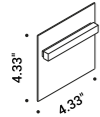

NUIT

Maurici Ginés / 2023

Recessed / Diffuse / Indoor-Outdoor

Material	Metal		
Finish	.03 Matt White	.27 Gravity Black	.38 Blasted Inox

Note Outdoor recessed luminaire.

NUIT

1W
24V DC
2700K - 33lm / 3000K - 34lm
CRI >90
Driver not included
IP65