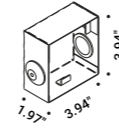

Maurici Ginés / 2023

NUIT

Compulsory accessories

Installation kits

Concrete box	Not included
Standard	1A4460000.00.00

Plasterboard frame 0.49"	Not included
Matt White	Cut-out 3.93" x 3.93" Minimum space for mounting 4.33" 1A4470300.00.00