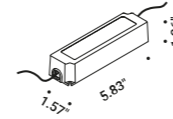

Maurici Ginés / 2023

NUIT

Compulsory accessories

Installation kits

Concrete box	Not included
Standard	1A4460000.00.00

Plasterboard frame 0.49"	Not included
Matt White	Cut-out 3.93" x 3.93" Minimum space for mounting 4.33" 1A4470300.00.00

Drivers

Driver	Not included
110-240V	24V/25W/IP67/ON/OFF 1Z1120620

Optional accessories

Installation kits

Adapter plasterboard frame 0.98"	Not included
Standard	1A5030000.00.00

Matt White

Gravity Black

Blasted Inox