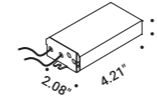

Drivers

Driver

Not included

220-240V(110-127V)	500mA/24W(15W)/IP68/ON/OFF	1Z0241170