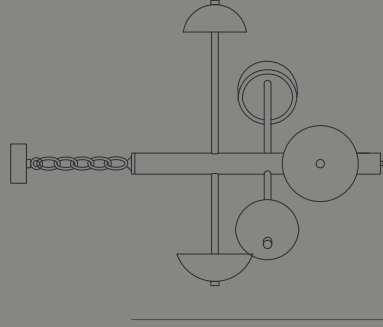

Apollo

Pendant 2

70.5cm (28")

64cm (25")

54cm (21")