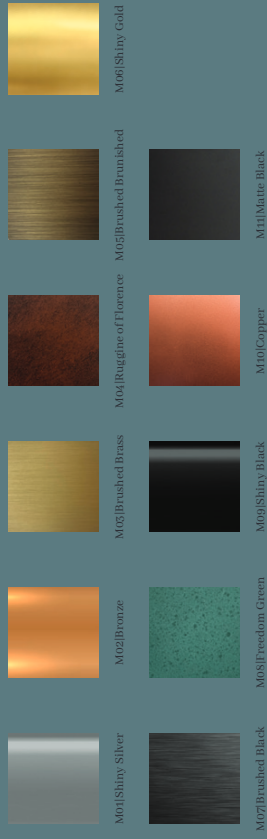

9.5cm (3.80")

56.0cm (22.0")

80.0cm (31.5")

104cm (41.0")

(Max 300cm (118"))

Finiture Metalliche | Metal Finishes

SPECIFICATIONS

GENERAL

GENERALE

Diameter	56.0cm (22.0") - 80.0cm (31.5") - 104.0cm (41.0")	Diametro	56.0cm (22.0") - 80.0cm (31.5") - 104.0cm (41.0")
Height	10cm (3.9")/Max 300cm (118")	Altezza	10cm (3.9")/Max 300cm (118")
Light Source	2 Strip LED, 62.4/95/141 Watt, 24V	Fonte di Luce	2 Strip LED, 62.4/95/141 Watt, 24V
ON REQUEST			
Color Temperature	2300K	2700K	3000K
Driver included in the canopy (check the size on the protocol)	on/off	Triac	1-10
Remote driver	on/off	Triac	1-10
			DALI
			DALI