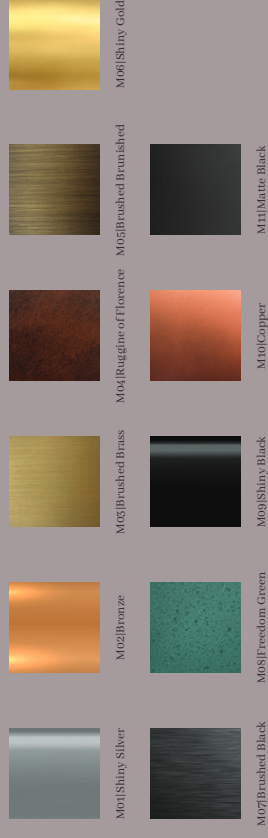

Gifu is a city located in the namesake prefecture, in central Japan, and is part of the Chubu region. Known for its long artisanal and cultural tradition, Gifu has a history that dates back centuries and played an important role both economically and strategically during the samurai period. It is famous for the production of paper lanterns (called "Gifu Chōchin"), made with rice paper and a bamboo frame. The idea behind this collection is based on the surprising similarities between worked alabaster and the rice paper typical of lanterns: both materials share delicate tones and a light, refined texture.

 ø 27,5cm(10,90")

 ø 20cm(7,90")

 ø 27,5cm(10,90")

Finiture Metalliche | Metal Finishes

SPECIFICATIONS

GENERAL

GENERAL		GENERALE	
Diameter	27,5cm (10,90")/20cm(7,90")/27,5cm (10,90")	Diametro	27,5cm (10,90")/20cm(7,90")/27,5cm (10,90")
Height	50cm(19,70")/57cm(22,50")/65cm (25,60")	Altezza	50cm(19,70")/57cm(22,50")/65cm (25,60")
Light Source	4 x Strip LED, 32/56/40 Watt, 24V	Fonte di Luce	4 x Strip LED, 32/56/40 Watt, 24V

ON REQUEST

Color Temperature	2300K	2700K	3000K	4000K
Driver included in the canopy ^(check the size on the protocol)	on/off	Triac	1-10	DALI
Remote driver	on/off	Triac	1-10	DALI