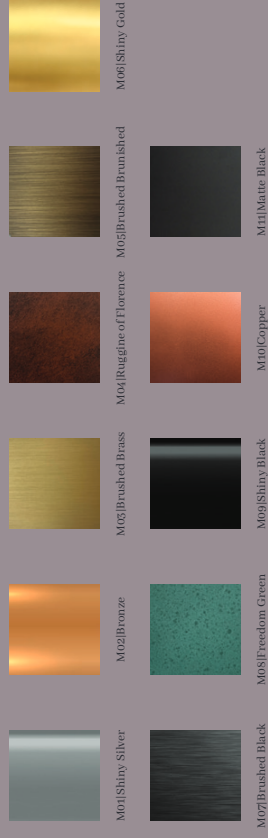

Afrodite

Pendant 1

Designed by **Barbara Covi**

15,0 cm (5,90")

80,0 cm (31,50")

Finiture Metalliche | Metal Finishes

Finiture Vetri | Glass Finishes

SPECIFICATIONS