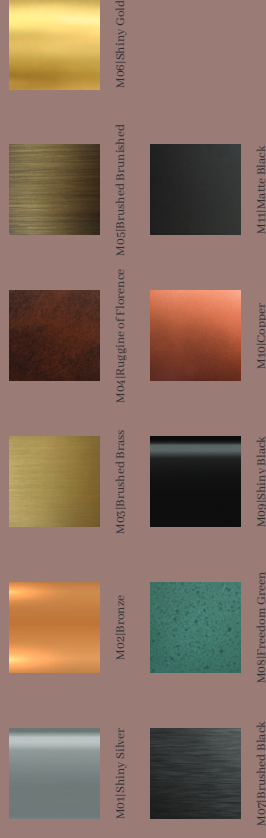

Designed by **Barbara Covi**

Finiture Metalliche | Metal Finishes

	M01 Shiny Silver		M02 Bronze		M03 Brushed Brass		M04 Roughie of Florence		M05 Brushed Brushed		M06 Shiny Gold
	M07 Brushed Black		M08 Freedom Green		M09 Shiny Black		M10 Copper		M11 Matte Black		

ON REQUEST

Color Temperature	2300K	2700K	3000K	4000K
Driver included	on/off	Triac	1-10	DALI
Remote driver	on/off	Triac	1-10	DALI

Chaos

Ceiling Light

20,5cm (8,0")

10cm (3,9")

100,0cm (40,0")

Finiture Metalliche | Metal Finishes