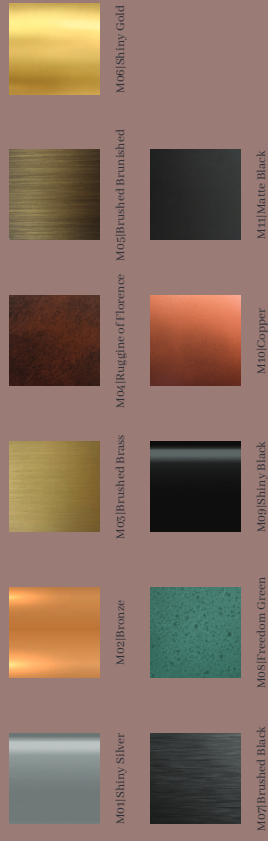

Finiture Metalliche | Metal Finishes

SPECIFICATIONS

GENERAL

GENERAL		GENERALE	
Lenght	100cm (40.0'')	Lunghezza	100cm (40.0'')
Height	80cm (31.50'')	Altezza	80cm (31.50'')
Light Source	1 x Strip LED, 95 Watt, 24 V	Fonte di Luce	1 x Strip LED, 95 Watt, 24 V

ON REQUEST

Color Temperature	2300K	2700K	3000K	4000K
Driver included	on/off	Triac	1-10	DALI
Remote driver	on/off	Triac	1-10	DALI