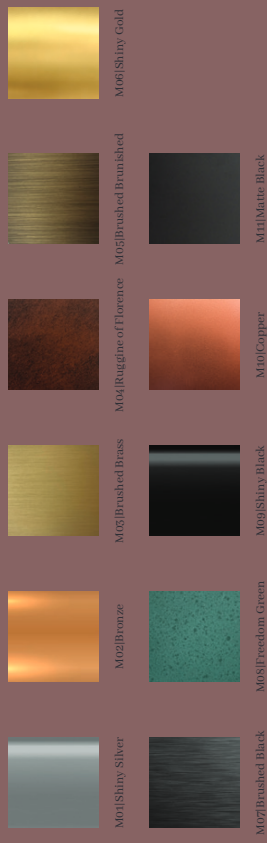

ON REQUEST

Color Temperature	-	-	-
Driver included	-	-	-
Remote driver	-	-	-

*not included

Ofione
Applique

Ø16,0 cm (6,10")

14,0 cm (5,60")

Finiture Metalliche | Metal Finishes

SPECIFICATIONS