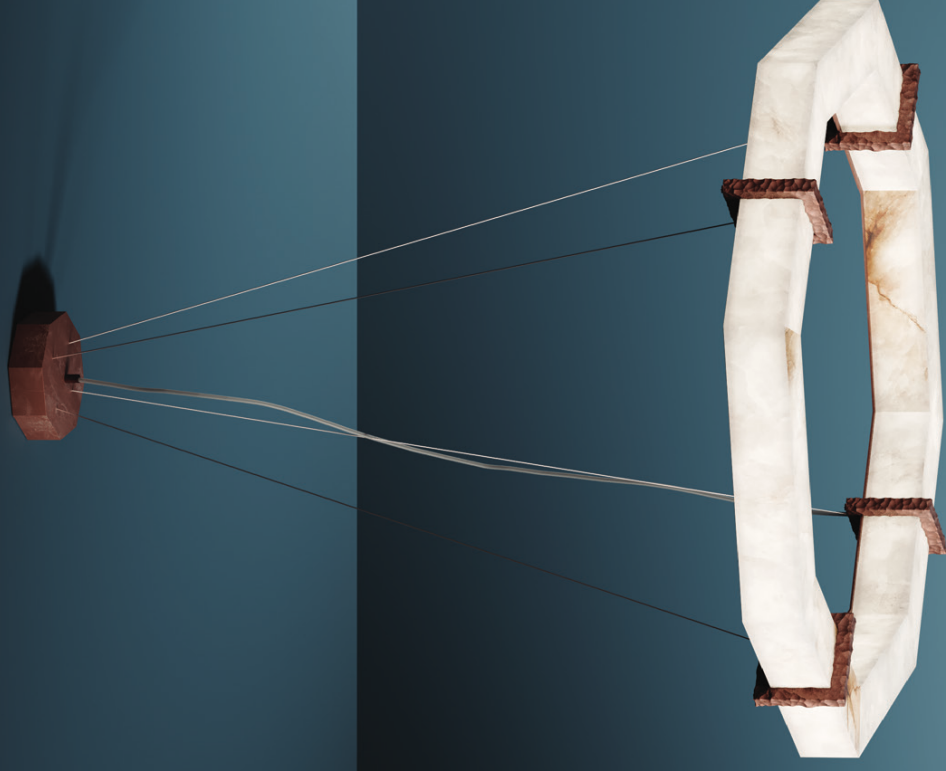

Designed by **Barbara Covi**

Efesto Pendant

La collezione "Efesto" è dedicata al dio greco del fuoco e della metallurgia, rappresentando la fusione di elementi naturali e tecnologie avanzate. La lampada evoca la forza e la passione che caratterizzano il lavoro artigianale, mescolando la tradizione con un design moderno. Ogni pezzo è realizzato con cura e precisione, riflettendo l'impegno degli artigiani nell'utilizzare materiali di alta qualità.

The "Efesto" collection is dedicated to the Greek god of fire and metallurgy, representing the fusion of natural elements and advanced technologies. The lamp evokes the strength and passion that characterize artisanal work, blending tradition with modern design. Each piece is crafted with care and precision, reflecting the artisans' commitment to using high-quality materials.