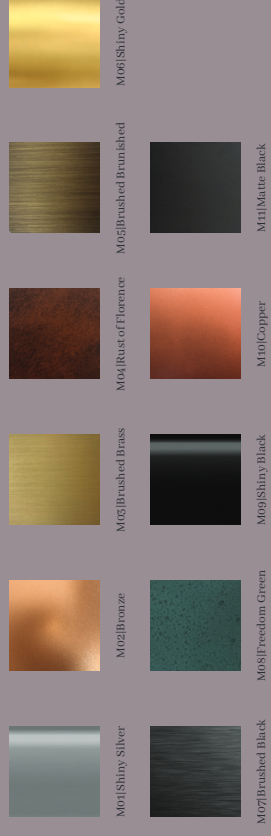

Finiture Metalliche | Metal Finishes

Finiture Vetri | Glass Finishes