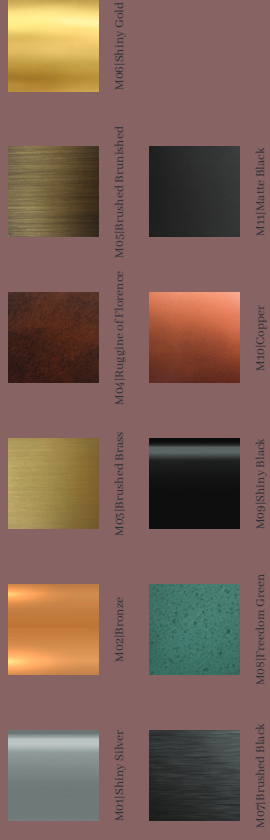

Finiture Metalliche | Metal Finishes

SPECIFICATIONS

GENERAL		GENERALE	
Length	80 cm (31.50")/86 cm (33.90")	Lunghezza	80 cm (31.50")/86 cm (33.90")
Width	14 cm (5.5")	Profondità	14 cm (5.5")
Height	Max 300 cm (118")	Altezza	Max 300 cm (118")
Light Source	6 x G9 LED, 220 V*	Fonte di Luce	6 x G9 LED, 220 V*

ON REQUEST

*not included

Color Temperature	-	-	-
Driver included in the canopy (check the size on the protocol)	on/off	Triac	1-10 DALI
Remote driver	on/off	Triac	1-10 DALI

Ofione
Floor Lamp

Finiture Metalliche | Metal Finishes