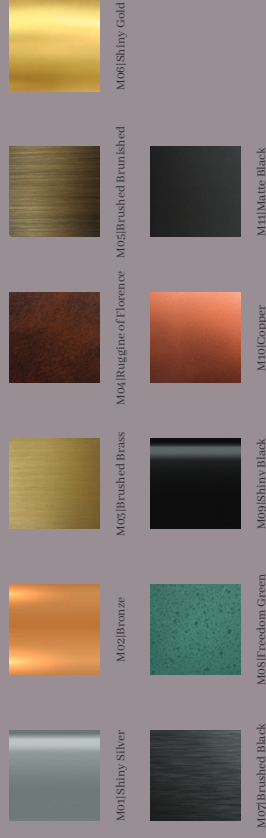

Finiture Metalliche | Metal Finishes

Finiture Vetri | Glass Finishes