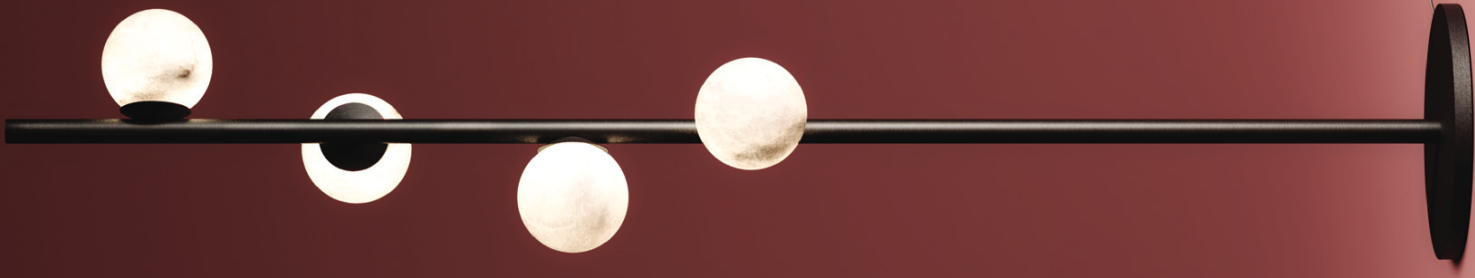

Ofione
Floor Lamp