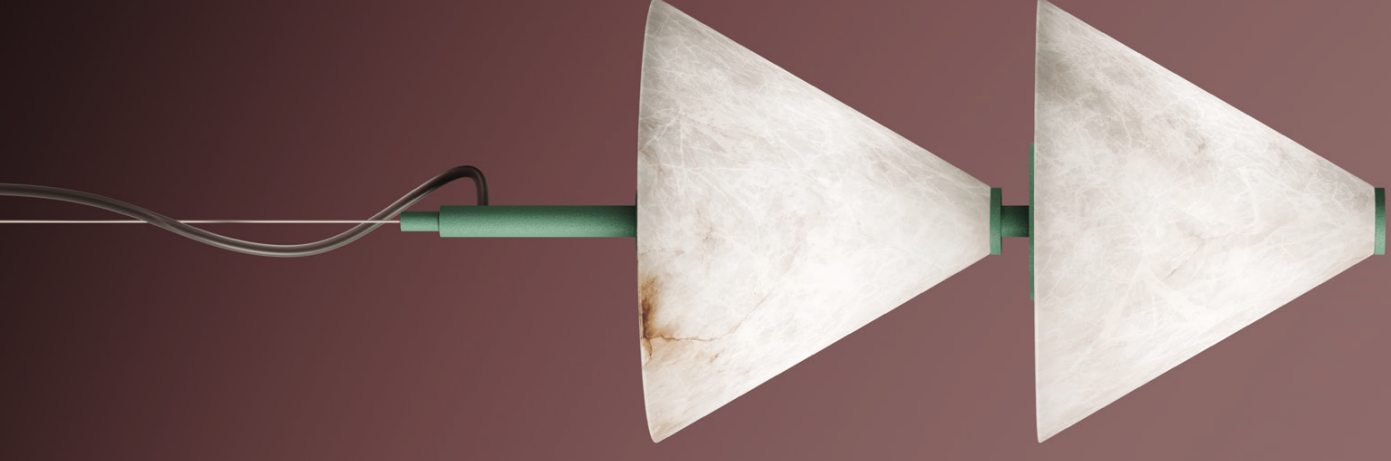

Designed by **Giorgio Bonaguro**

Velos Pendant

Finiture Metalliche | Metal Finishes

SPECIFICATIONS

GENERAL

GENERALE	
Diameter	25cm (9.8")
Width	25cm (9.8")
Height	50cm (19.70")/Max 300cm (118")
Light Source	2 x Modulo Led 25,4 Watt
	Fonte di Luce
	2 x Modulo Led 25,4 Watt

ON REQUEST

Color Temperature	-	2700K	3000K	4000K
Driver included in the canopy (check the size on the protolista)	on/off	Triac	1-10	DALI
Remote driver	on/off	Triac	1-10	DALI