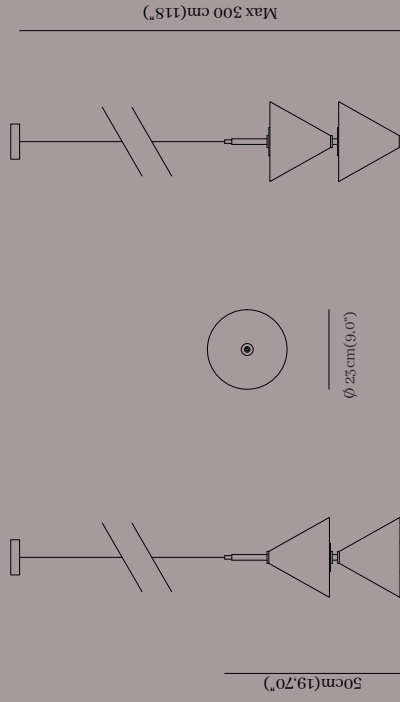

Designed by **Giorgio Bonaguro**

Velos Pendant

Finiture Metalliche | Metal Finishes

SPECIFICATIONS

GENERAL

GENERALE	
Diameter	25cm (9.8")
Width	25cm (9.8")
Height	50cm (19.70")/Max 300cm (118")
Light Source	2 x Modulo Led 25,4 Watt
	Fonte di Luce
	2 x Modulo Led 25,4 Watt

ON REQUEST

Color Temperature	-	2700K	3000K	4000K
Driver included in the canopy (check the size on the protolista)	on/off	Triac	1-10	DALI
Remote driver	on/off	Triac	1-10	DALI