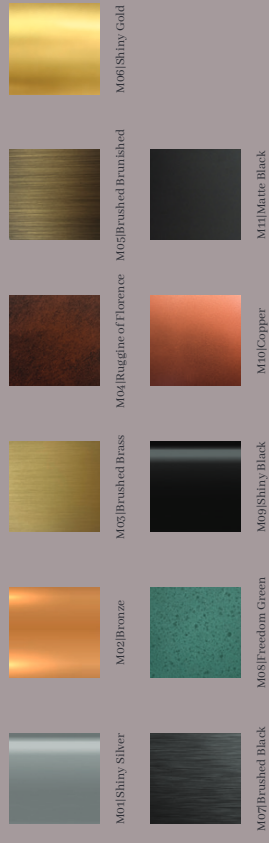

Designed by **Giorgio Bonaguro**

Velos Pendant

Finiture Metalliche | Metal Finishes

SPECIFICATIONS

GENERAL

GENERALE	
Diameter	25cm (9.8")
Width	25cm (9.8")
Height	50cm (19.70")/Max 300cm (118")
Light Source	2 x Modulo Led 25,4 Watt
	Fonte di Luce
	2 x Modulo Led 25,4 Watt

ON REQUEST

Color Temperature	-	2700K	3000K	4000K
Driver included in the canopy (check the size on the protolista)	on/off	Triac	1-10	DALI
Remote driver	on/off	Triac	1-10	DALI