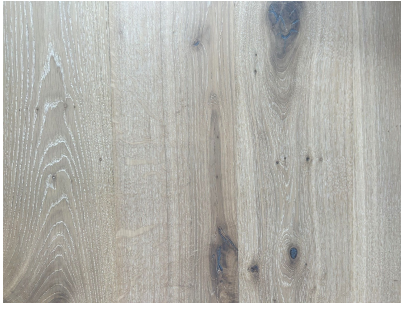

# NEW Oak Lone Peak

Code:	FA36
Shade:	Light
Product Type:	Quickship
Species:	White Oak
Textures:	Brushed
Grade:	Rustic
Finishes:	Natural Oil Easy Care
Widths:	7.6"
Lengths:	6.6', 7.9'
Thickness:	5/8" (WL 3.6mm)
Availability:	Check quick ship option
Install Guide:	<a href="#">Download</a>
Other Information:	Please contact your representative for alternate options of Grade, Texture, Width, Thickness, and Length.

Wood is a gift of nature. Color variations and grain patterns will vary from plank to plank. Color changes are also expected from ultra violet rays from the sun. With exposure to light, light woods turn darker and dark woods turn lighter. Color variations from samples are to be expected.